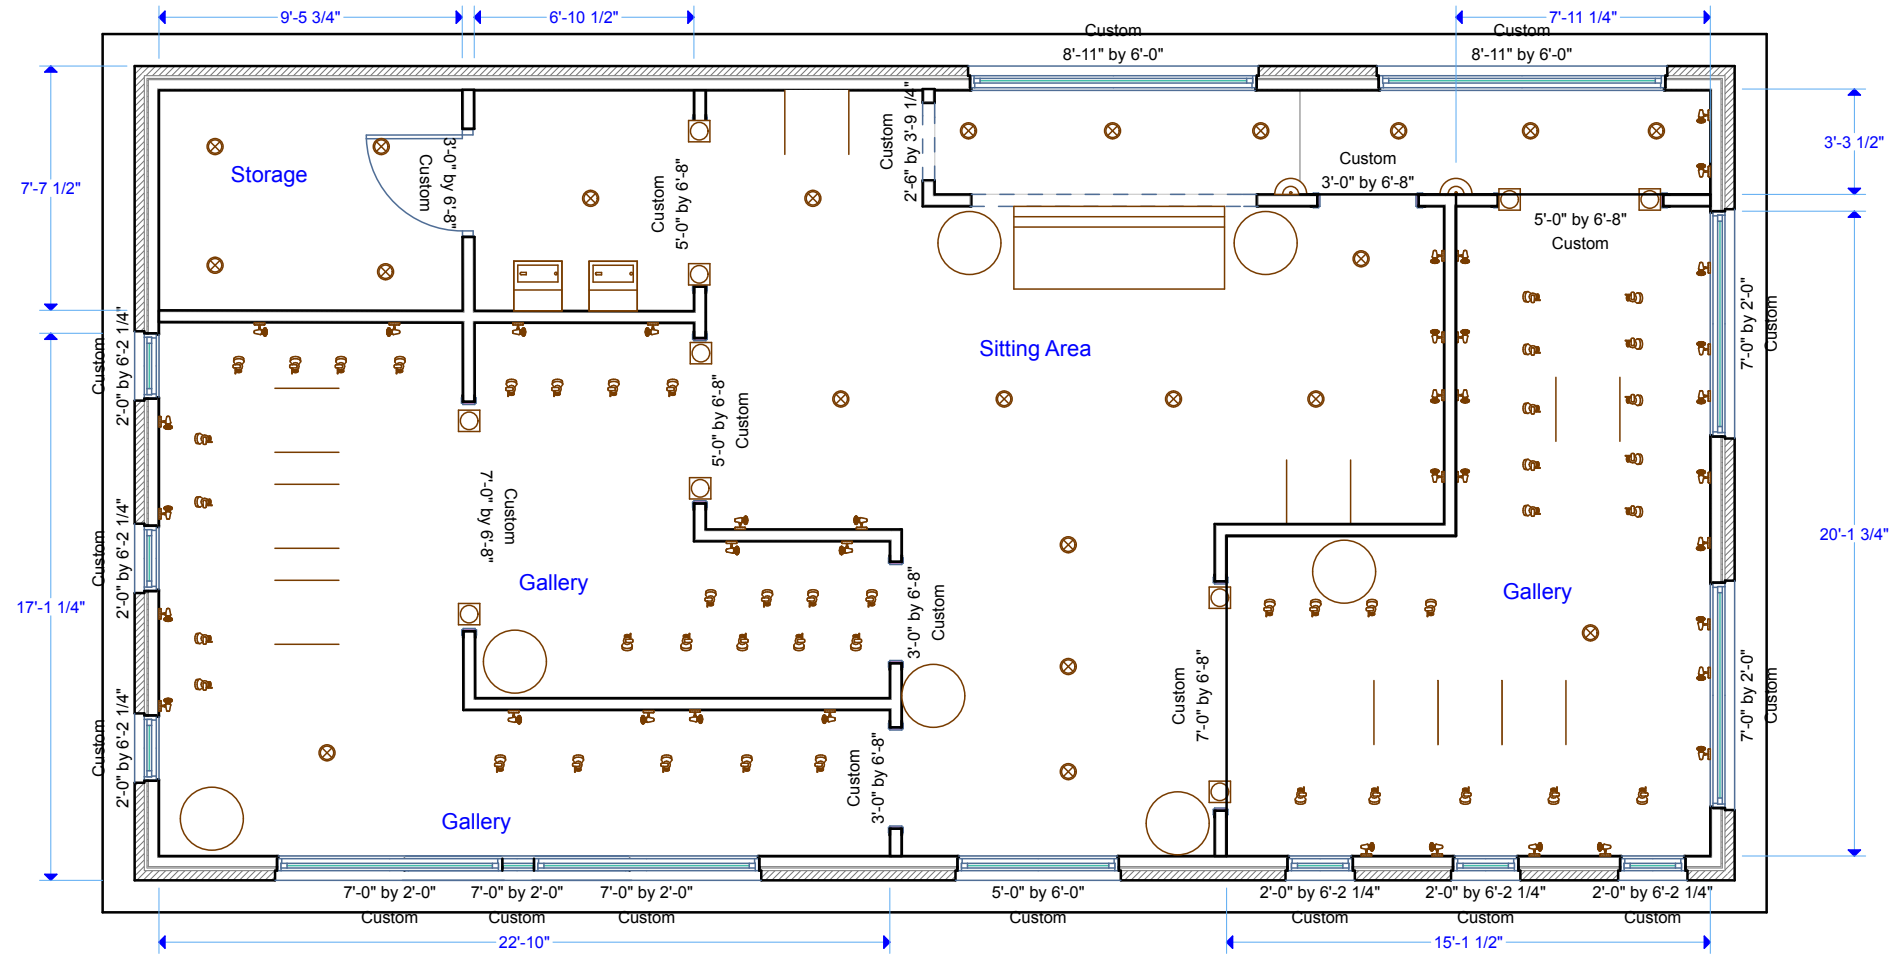

Level 2

M. Rosemarin Design and Architecture
 400 Blue Ash Drive
 Buffalo Grove, IL, 60089

**Bathroom Plan
 Art Gallery**
 Corner of Arlington Heights Road &
 IL Rt. 83
 Buffalo Grove, IL, 60089

Meryl Rosemarin
 12-7-10
 "SCALE"
 "PAGE 4 of 4"

STEVENSON HIGH SCHOOL
 TECHNOLOGY EDUCATION DEPARTMENT
 TECHNICAL DRAWING PROGRAM
 ADVANCED TECHNICAL DRAWING